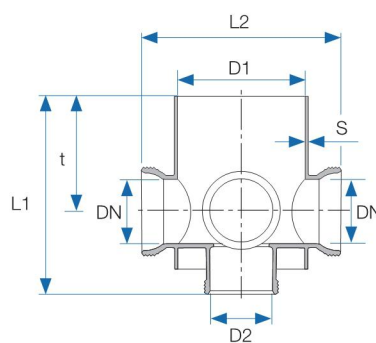

■ Threadlock™ floor drainage collectors

4+3
 Floor collector
 outlet 100 + outlet 110

2
 Floor collector
 with vertical
 outlet 50

1
 Floor collector
 with vertical
 outlet 50/130

	Art. No.	Sign	DN Ø mm	DN1 Ø mm	DN2 Ø mm	S	t	L1	L2	Material	Color	Package Quantity	Pallet Quantity
1	60113560	50/130	50	98.4	-	2.5	90	133	153	P.P	Grey	24	624
2	60113562	50	50	98.4	50	2.5	90	154	153	P.P	Grey	22	572
3	60113565	110	50	98.4	110	2.5	90	200	153	P.P	Grey	16	416
4	6011366	100	50	98.4	100	2.5	90	208	153	P.P	Grey	16	416