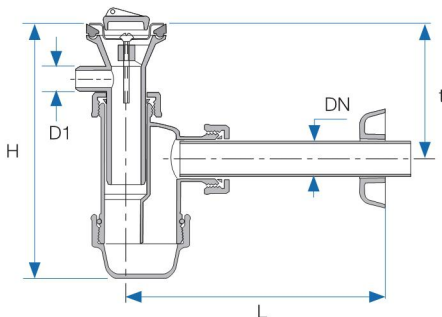

BOTTLE TRAP

5694 | 1682 | 1119 | חלק 1 958

Bottle trap > Bottle trap for sink

▪ Bottle trap 1 1/4" with central screw

Art. No.	DN Ø mm	t	L	H	Material	Color	Package Quantity	Pallet Quantity
61230060	32	80-150	240	170-240	P.P	White	45	1,170

▪ Bottle trap 1 1/4" with central screw and outlet for AC drainage

Art. No.	DN Ø mm	קוטר D1	t	L	H	Material	Color	Package Quantity	Pallet Quantity
61233360	32	19	80-150	240	170-240	P.P	White	45	1,170