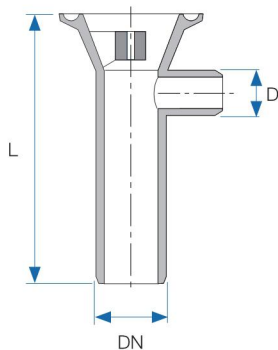

BOTTLE TRAP

5694 | 1682 | 1119 | חלק 1 958

Bottle trap > Different parts for bottle traps

▪ Long Inlet for bottle trap 1 ¼"

Art. No.	DN Ø mm	L	Material	Color	Package Quantity	Pallet Quantity
62233560	32	220	P.P	White	60	2,880

▪ Inlet for bottle trap 1 ¼" with outlet for AC drainage

Art. No.	DN Ø mm	D Ø mm	L	Material	Color
61233361	32	19	119	P.P	White