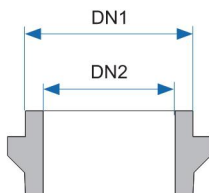

Art. No.	Sign	DN1 Ø mm	DN2 Ø mm	Material	Color
67632040	32/28	32	28	SBR	Black
67640040	50/32	50	32	SBR	Black
67650040	50/40	50	50	SBR	Black