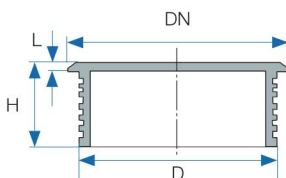

TRAPS & COLLECTORS

5694 | 1682 | 1119 | חלק 1 | 958 חלק 1

Trap > Different parts for traps

■ Tjreadlock round cover

Art. No.	DN Ø mm	D	H	Material	Color	Package Quantity	Pallet Quantity
60300267	117	98.2	2.5	P.P	White	130	6,240
60300263	117	98.2	2.5	P.P	Beige	130	6,240

■ Tjreadlock round cover (extended)

Art. No.	DN Ø mm	D	H	L	Material	Color	Package Quantity	Pallet Quantity
60300363	111	98.2	42	2.5	P.P	White	84	4,032
60300367	111	98.2	42	2.5	P.P	Beige	84	4,032

■ Tjreadlock outer square cover

Art. No.	L	H	Material	Color	Package Quantity	Pallet Quantity
60300563	112	2.5	P.P	White	35	3,500
60300567	112	2.5	P.P	Beige	35	3,500