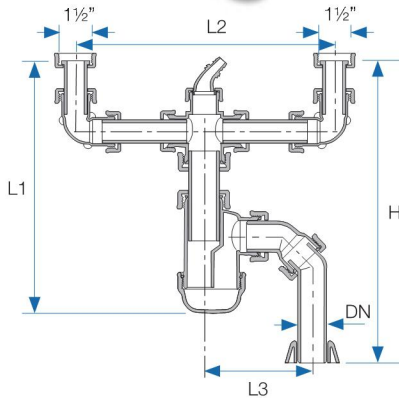

BOTTLE TRAP

5694 | 1682 | 1119 | חלקי 958

Bottle trap > Bottle trap for s.steel sink

- Bottle trap 2" or s.steel sink with connections for double sinks and center outlet for washing machine or dishwasher (5)

Art. No.	DN Ø mm	L1	L2	L3	H	Material	Color	Package Quantity	Pallet Quantity
62750060	50	210-283	460-500	155	300-385	P.P	White	10	260

Bottle trap > Different parts for bottle traps

- Extensions for bottle trap

	Art. No.	DN Ø mm	L	Material	Color	Package Quantity	Pallet Quantity
1	61239460	32	122	P.P	White	240	11,520
2	61758460	40	250	P.P	White	132	3,168
3	61458460	50	250	P.P	White	60	-