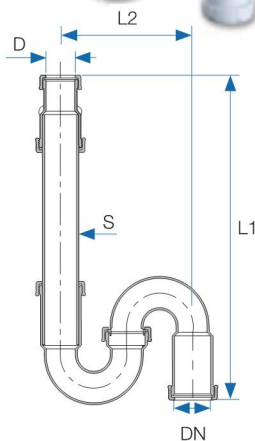

BOTTLE TRAP

5694 | 1682 | 1119 | חלקו 958

Bottle trap > Bottle trap for washing machine

"H" trap for washing machine

Art. No.	DN Ø mm	D Ø mm	H	L1	L2	L3	Material	Color	Package Quantity	Pallet Quantity
61480100	40	32	61	123	115	175	P.P	White	20	520

* The kit is packaged with 40 mm pipe 500mm length and flange

Pipe trap 1½" for washing machine

Art. No.	DN Ø mm	D Ø mm	S	L1	L2	Material	Color	Package Quantity	Pallet Quantity
62850060	40	32	1.8	350	151	P.P	White	15	720