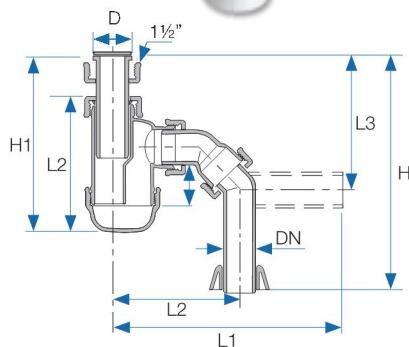

BOTTLE TRAP

5694 | 1682 | 1119 | חלקי 958

Bottle trap > Bottle trap for s.steel sink

■ Bottle trap 1 1/4" for s.steel sink (6)

Art. No.	DN Ø mm	D Ø mm	L1	L2	L3	H	Material	Color	Package Quantity	Pallet Quantity
62230060	32	38	210	145	146-206	185-245	P.P	White	45	1170

■ Bottle trap 2" for s.steel sink (1)

Art. No.	DN Ø mm	D Ø mm	L1	L2	L3	H	H1	Material	Color	Package Quantity	Pallet Quantity
62450060	50	44	345	195	140-230	300-385	210-283	P.P	White	20	520