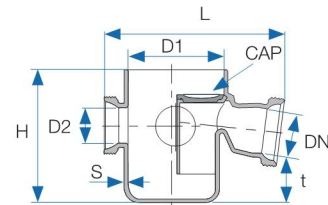

■ Threadlock™ water trap collector with adjustable ball joint

Art. No.	Sign	DN Ø mm	DN1 Ø mm	DN2 Ø mm	S	t	L	H	Material	Color	Package Quantity	Pallet Quantity
60114590	תופי	50	98.4	40	2.5	52	161	140	P.P	Grey	22	572