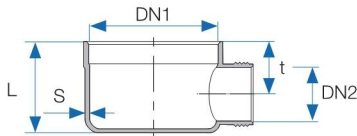

TRAPS & COLLECTORS

5694 | 1682 | 1119 | תל קו 958

Traps & Collectors > Traps

■ Tjreadlock basement drain 70/40 without trap

Art. No.	DN1 Ø mm	DN2 Ø mm	S	t	L	Material	Color	Package Quantity	Pallet Quantity
60140760	98.4	40	2.5	37	68	P.P	Grey	60	1,560