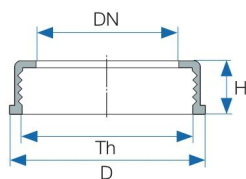

Art. No.	Sign	DN Ø mm	D	Th	H	Material	Color	Package Quantity	Pallet Quantity
60732060	32 □IX	32	49	"¼1	17	P.P	Grey	1,000	48,000
60740060	40 □IX	40	55	"½1	15	P.P	Grey	850	40,800
60750060	50 □IX	50	66	"2	20	P.P	Grey	450	21,600
60760060	69 □IX	69	76	2¾"	22	P.P	Grey	300	14,400