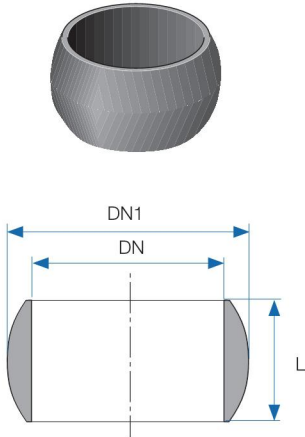

TRAPS & COLLECTORS

5694 | 1682 | 1119 | תל"ק 958

Trap > Different parts for traps

■ Threadlock™ ball seal

Art. No.	DN Ø mm	DN Ø mm1	L	Material	Color	Package Quantity
67753240	32	50	35	SBR	Black	400
67750440	40	50	30	SBR	Black	750
67760440	40	60	43	SBR	Black	300
67760540	50	60	31	SBR	Black	500

* For use at traps and collectors