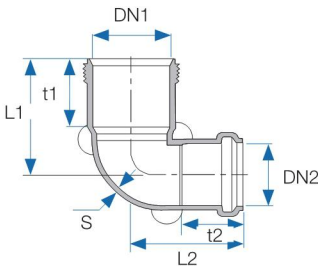

* DN1 - Push-Fit outlet
 * DN2 - Thread outlet

TLRB - Threadlock™ reducing bend 1 ¼"

Art. No.	Sign	DN Ø mm1	DN Ø mm2	S	t1	t2	L1	L2	Material	Color	Package Quantity	Pallet Quantity
60043930	40/32/90	40	32	1.8	36	40	62	60	P.P	Grey	120	5,760

* DN1 - Push-Fit outlet
 * DN2 - Thread outlet

BRANCHES

5694 | 1682 | 1119 | חלקו 958

Branches

■ TLEA - Threadlock™ single branch 45°

Art. No.	Sign	DN Ø mm1	DN Ø mm2	a	S	t1	t2	L	L1	Material	Color	Package Quantity	Pallet Quantity
60644460	40/40/40/45	40	40	45	1.8	36	36	155	100	P.P	Grey	80	2,080
60654460	50/50/40/45	50	40	45	1.8	36	36	160	110	P.P	Grey	60	1,560
60655460	50/50/50/45	50	50	45	1.8	36	36	160	110	P.P	Grey	60	1,560