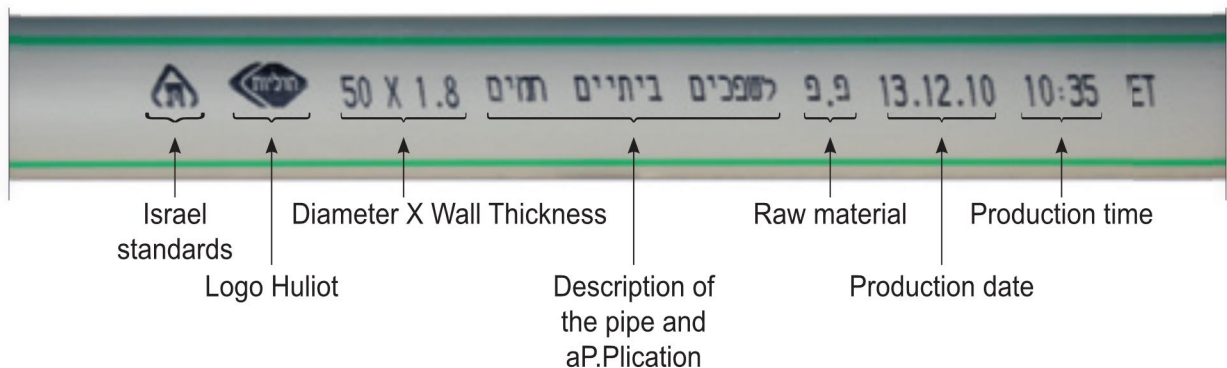

- The pipe has 4 green stripes

THREADLOCK

Advantages:

- Simple, easy and convenient installation - no tools required
- Resistant to temperatures up to 95°
- Good resistance to chemicals
- Can be painted with acrylic paints