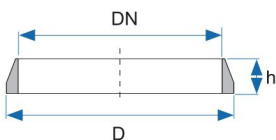

Conical seal

Threadlock™ conical seal

Art. No.	DN Ø mm	D	h	Material	Color	Pallet Quantity
67632040	32	34	4	EPDM	Black	15,000
67640040	40	41	5	EPDM	Black	10,000
67650040	50	52	6	EPDM	Black	5,000
67660040	60	66	7	EPDM	Black	2,000