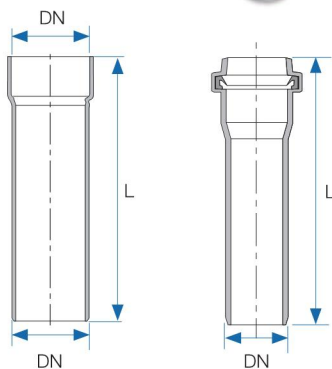

Art. No.	DN Ø mm	L	Material	Color	Package Quantity	Pallet Quantity
1	61239460	32	122	P.P	White	240	11,520
2	61758460	40	250	P.P	White	132	3,168
3	61458460	50	250	P.P	White	60	-