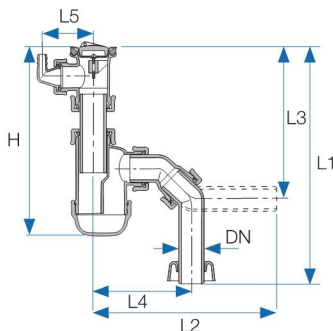

BOTTLE TRAP

5694 | 1682 | 1119 | חלקו 1 958

Bottle trap > Bottle trap for sink

■ Bottle trap 2" with central screw

Art. No.	DN Ø mm	L1	L2	L3	L4	H	Material	Color	Package Quantity	Pallet Quantity
61450060	50	315-380	325	160-210	155	280-400	P.P	White	20	520

■ Bottle trap 2" with central screw and outlet for washing machine or dishwasher

Art. No.	DN Ø mm	L1	L2	L3	L4	L5	H	Material	Color	Package Quantity	Pallet Quantity
61550060	50	235-490	325	215-330	155	85	280-400	P.P	White	15	390