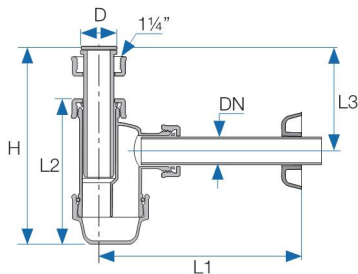

BOTTLE TRAP

5694 | 1682 | 1119 | חלקי 958

Bottle trap > Bottle trap for s.steel sink

■ Bottle trap 1 1/4" for s.steel sink (6)

Art. No.	DN Ø mm	D Ø mm	L1	L2	L3	H	Material	Color	Package Quantity	Pallet Quantity
62230060	32	38	210	145	146-206	185-245	P.P	White	45	1170