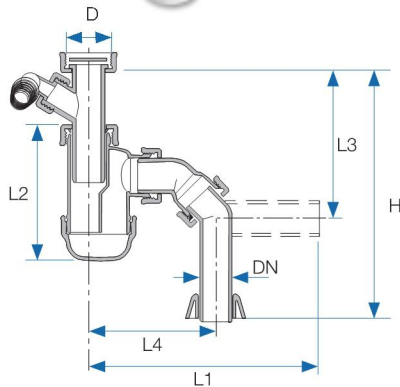

BOTTLE TRAP

5694 | 1682 | 1119 | 958 חלק 1

Bottle trap > Bottle trap for s.steel sink

- **Bottle trap 2" for s.steel sink with outlet for washing machine or dishwasher (3)**

Art. No.	DN Ø mm	D Ø mm	L1	L2	L3	L4	H	Material	Color	Package Quantity	Pallet Quantity
62550060	50	44	345	195	140-230	195	300-385	P.P	White	20	520

- **Bottle trap 2" for s.steel sink with connections for double sinks (4)**

Art. No.	DN Ø mm	L1	L2	L3	H	Material	Color	Package Quantity	Pallet Quantity
62650060	50	210-283	460-500	155	300-385	P.P	White	10	260