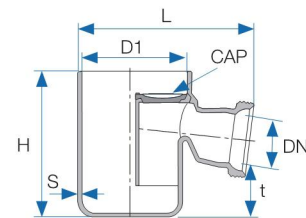

■ Threadlock™ shower water trap

Art. No.	Sign	DN Ø mm	DN1 Ø mm	S	t	L	H	Material	Color	Package Quantity	Pallet Quantity
60114500	סגור	50	98.4	2.5	52	161	140	P.P	Grey	30	780