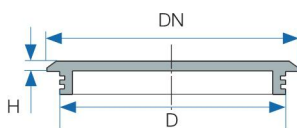

TRAPS & COLLECTORS

5694 | 1682 | 1119 | חלק 1 | 958 חלק 1

Trap > Different parts for traps

■ Tjreadlock round cover

Art. No.	DN Ø mm	D	H	Material	Color	Package Quantity	Pallet Quantity
60300267	117	98.2	2.5	P.P	White	130	6,240
60300263	117	98.2	2.5	P.P	Beige	130	6,240