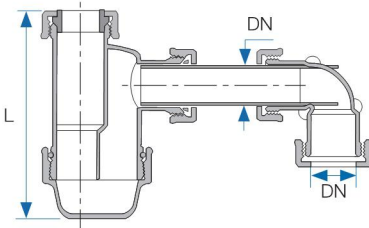

BOTTLE TRAP

5694 | 1682 | 1119 | תל ק 958

Bottle trap > Bottle trap for washing machine

■ Bottle trap for 1¼" washing machine

Art. No.	DN Ø mm	L	Material	Color	Package Quantity	Pallet Quantity
61230065	32	145	P.P	White	25	1,200