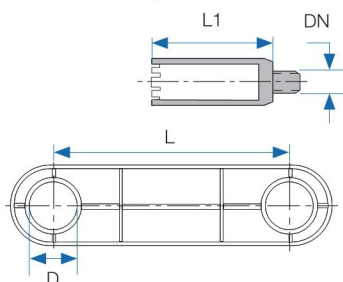

Threadlock™ nuts wrenches

Art. No.	DN Ø mm	Diameter	L	L1	Package Quantity	Pallet Quantity
61600160	Ø½"	Ø34	150	70	40	2,304