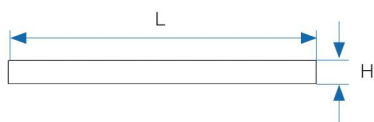

Art. No.	L	H	Material	Color	Package Quantity	Pallet Quantity
60400360	102	10	ABS	Beige	85	4,000