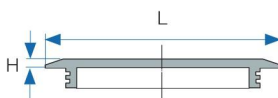

Art. No.	L	H	Material	Color	Package Quantity	Pallet Quantity
60300563	112	2.5	P.P	White	35	3,500
60300567	112	2.5	P.P	Beige	35	3,500