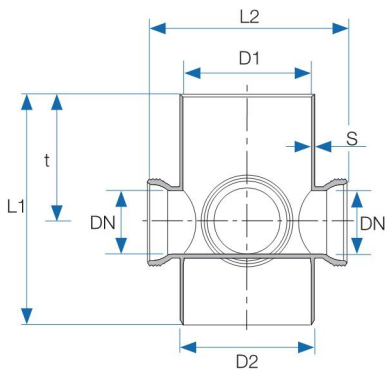

■ Threadlock™ floor drainage collectors

4+3
 Floor collector
 outlet 100 + outlet 110

2
 Floor collector
 with vertical
 outlet 50

1
 Floor collector
 with vertical
 outlet 50/130

	Art. No.	Sign	DN Ø mm	DN1 Ø mm	DN2 Ø mm	S	t	L1	L2	Material	Color	Package Quantity	Pallet Quantity
1	60113560	50/130	50	98.4	-	2.5	90	133	153	P.P	Grey	24	624
2	60113562	50	50	98.4	50	2.5	90	154	153	P.P	Grey	22	572
3	60113565	110	50	98.4	110	2.5	90	200	153	P.P	Grey	16	416
4	6011366	100	50	98.4	100	2.5	90	208	153	P.P	Grey	16	416