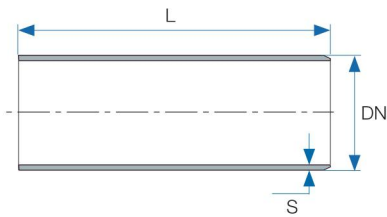

Threadlock™ floor
drainage collectors

PIPES / SEAL

5694 | 1682 | 1119 | חלקו 1 958

Plain ended pipe

TLGL - Tjreadlock plain ended pipe

Art. No.	DN Ø mm	S	L	Material	Color	Package Quantity	Fram Quantity
64032400	32	1.8	4000	P.P	Grey	20	400
64041400	40	1.8	4000	P.P	Grey	10	300
64051400	50	1.8	4000	P.P	Grey	10	200