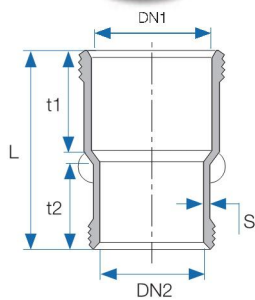

Art. No.	Sign	DN Ø mm1	DN Ø mm2	S	t1	t2	L	Material	Color	Package Quantity	Pallet Quantity
62143260	40/32	40	32	1.8	36	31	72	P.P	Grey	130	6,240
62153260	50/32	50	32	1.8	36	30	77	P.P	Grey	100	4,800
62150460	50/40	50	40	1.8	36	39	80	P.P	Grey	100	4,800
62160560	60/50	60	50	1.8	48	40	93	P.P	Grey	100	2,880