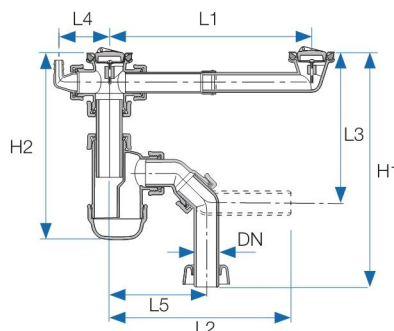

BOTTLE TRAP

5694 | 1682 | 1119 | תל ק 958

Bottle trap > Bottle trap for sink

■ Bottle trap 2" with connections for double sinks with central screw

Art. No.	DN Ø mm	L1	L2	L3	L4	L5	H	Material	Color	Package Quantity	Pallet Quantity
61350060	50	460-500	280-400	350-410	155	325	500-550	P.P	White	12	312

■ Bottle trap 2" with connections for double sinks with central screw and outlet for washing machine or dishwasher

Art. No.	DN Ø mm	L1	L2	L3	L4	L5	H1	H2	Material	Color	Package Quantity	Pallet Quantity
61650060	50	230-250	325	350-410	85	155	500-550	280-400	P.P	White	12	312