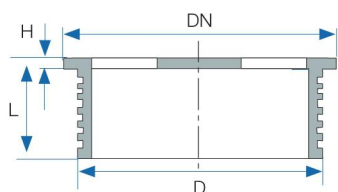

Art. No.	DN Ø mm	D	L	H	Material	Color	Package Quantity	Pallet Quantity
60400263	104	98.2	43	2.5	ABS	White	90	2,880
60400260	104	98.2	43	2.5	ABS	Beige	90	2,880