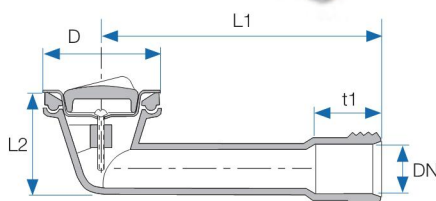

Waste kit for shower trays

Art. No.	DN Ø mm	D Ø mm	L1	L2	t1	Material	Color	Package Quantity	Pallet Quantity
61651061	40	77	205	76	35	P.P	White	40	2,304