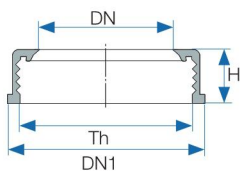

■ Tjreadlock Threadlock™ green nuts for adjustable ball joint

Art. No.	Sign	DN Ø mm	DN Ø mm1	Th	H	Material	Color	Package Quantity	Pallet Quantity
60850060	Nut 2" 50	40	66	2"	20	P.P	Green	450	21,600
60860060	Nut 2" 69	50	76	23/8"	22	P.P	Green	300	14,400