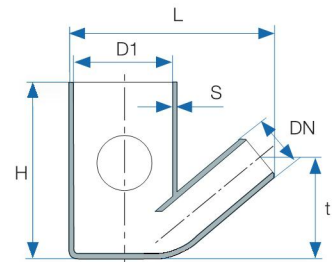

Art. No.	Sign	DN Ø mm	DN1 Ø mm	S	t	L	H	Material	Color	Package Quantity	Pallet Quantity
60115400	40/155	40	98.4	2.5	106	191	155	P.P	Grey	30	780
60117500	50/175	50	98.4	2.5	106	200	175	P.P	Grey	26	650