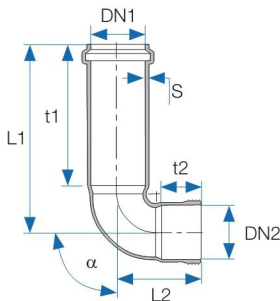

TLBT - Threadlock™ bend 40/40/90 with long thread socket

Art. No.	Sign	DN Ø mm	α	S	t1	t2	L1	L2	Material	Color	Package Quantity	Pallet Quantity
61410960	40/40/90	40	90	1.8	118	35	149	66	P.P	Grey	60	2,880

BENDS

5694 | 1682 | 1119 | חלק 1 958

Bends

TLBL - Threadlock™ bend 50/50/90 with long socket

Art. No.	Sign	DN Ø mm1	DN Ø mm2	α	S	t1	t2	L1	L2	Material	Color	Package Quantity	Pallet Quantity
61450960	50/50/90	50	50	90	1.8	145	37	190	75	P.P	Grey	60	1,560

* DN1 - Push-Fit outlet
 * DN2 - Thread outlet

TLRB - Threadlock™ reducing bend 1 ¼"

Art. No.	Sign	DN Ø mm1	DN Ø mm2	S	t1	t2	L1	L2	Material	Color	Package Quantity	Pallet Quantity
60043930	40/32/90	40	32	1.8	36	40	62	60	P.P	Grey	120	5,760

* DN1 - Push-Fit outlet
 * DN2 - Thread outlet

BRANCHES

5694 | 1682 | 1119 | חלקו 958

Branches

■ TLEA - Threadlock™ single branch 45°

Art. No.	Sign	DN Ø mm1	DN Ø mm2	a	S	t1	t2	L	L1	Material	Color	Package Quantity	Pallet Quantity
60644460	40/40/40/45	40	40	45	1.8	36	36	155	100	P.P	Grey	80	2,080
60654460	50/50/40/45	50	40	45	1.8	36	36	160	110	P.P	Grey	60	1,560
60655460	50/50/50/45	50	50	45	1.8	36	36	160	110	P.P	Grey	60	1,560