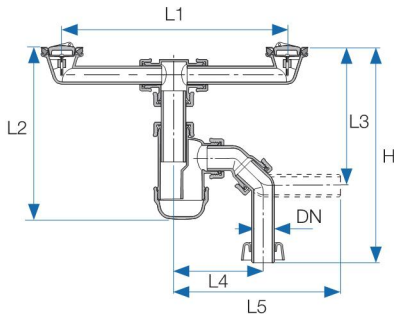

* DN1 - Push-Fit outlet
 * DN2 - Thread outlet

BRANCHES

5694 | 1682 | 1119 | חלקו 958

Branches

■ TLEA - Threadlock™ single branch 45°

Art. No.	Sign	DN Ø mm1	DN Ø mm2	a	S	t1	t2	L	L1	Material	Color	Package Quantity	Pallet Quantity
60644460	40/40/40/45	40	40	45	1.8	36	36	155	100	P.P	Grey	80	2,080
60654460	50/50/40/45	50	40	45	1.8	36	36	160	110	P.P	Grey	60	1,560
60655460	50/50/50/45	50	50	45	1.8	36	36	160	110	P.P	Grey	60	1,560

BOTTLE TRAP

5694 | 1682 | 1119 | תל ק 958

Bottle trap > Bottle trap for sink

■ Bottle trap 2" with connections for double sinks with central screw

Art. No.	DN Ø mm	L1	L2	L3	L4	L5	H	Material	Color	Package Quantity	Pallet Quantity
61350060	50	460-500	280-400	350-410	155	325	500-550	P.P	White	12	312

■ Bottle trap 2" with connections for double sinks with central screw and outlet for washing machine or dishwasher

Art. No.	DN Ø mm	L1	L2	L3	L4	L5	H1	H2	Material	Color	Package Quantity	Pallet Quantity
61650060	50	230-250	325	350-410	85	155	500-550	280-400	P.P	White	12	312