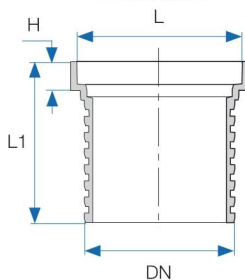

■ Tjreadlock height adjustment piece

Art. No.	DN Ø mm	H1	H2	Material	Color	Package Quantity	Pallet Quantity
60203651	98.2	65	90	P.P	Grey	48	1,920

■ Tjreadlock height adjustment piece for square cover

Art. No.	DN Ø mm	L	H	L1	Material	Color	Package Quantity	Pallet Quantity
60200260	98.2	104	11	80	P.P	Beige	80	1,920