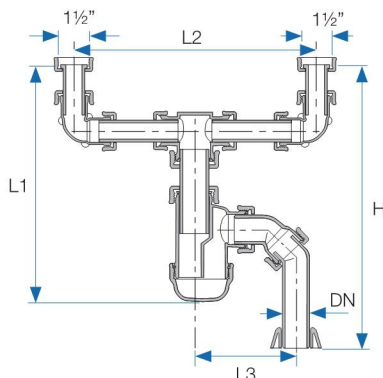

BOTTLE TRAP

5694 | 1682 | 1119 | 958 חלק 1

Bottle trap > Bottle trap for s.steel sink

- **Bottle trap 2" for s.steel sink with outlet for washing machine or dishwasher (3)**

Art. No.	DN Ø mm	D Ø mm	L1	L2	L3	L4	H	Material	Color	Package Quantity	Pallet Quantity
62550060	50	44	345	195	140-230	195	300-385	P.P	White	20	520

- **Bottle trap 2" for s.steel sink with connections for double sinks (4)**

Art. No.	DN Ø mm	L1	L2	L3	H	Material	Color	Package Quantity	Pallet Quantity
62650060	50	210-283	460-500	155	300-385	P.P	White	10	260