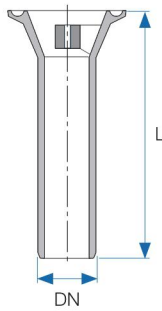

BOTTLE TRAP

5694 | 1682 | 1119 | חלק 1 958

Bottle trap > Different parts for bottle traps

▪ Long Inlet for bottle trap 1 ¼"

Art. No.	DN Ø mm	L	Material	Color	Package Quantity	Pallet Quantity
62233560	32	220	P.P	White	60	2,880

▪ Inlet for bottle trap 1 ¼" with outlet for AC drainage

Art. No.	DN Ø mm	D Ø mm	L	Material	Color
61233361	32	19	119	P.P	White