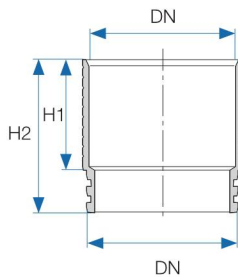

■ Tjreadlock height adjustment piece

Art. No.	DN Ø mm	H1	H2	Material	Color	Package Quantity	Pallet Quantity
60203651	98.2	65	90	P.P	Grey	48	1,920

■ Tjreadlock height adjustment piece for square cover

Art. No.	DN Ø mm	L	H	L1	Material	Color	Package Quantity	Pallet Quantity
60200260	98.2	104	11	80	P.P	Beige	80	1,920