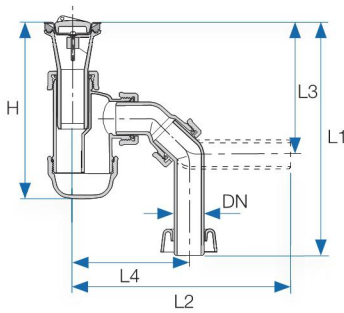

BOTTLE TRAP

5694 | 1682 | 1119 | חלקו 1 958

Bottle trap > Bottle trap for sink

■ Bottle trap 2" with central screw

Art. No.	DN Ø mm	L1	L2	L3	L4	H	Material	Color	Package Quantity	Pallet Quantity
61450060	50	315-380	325	160-210	155	280-400	P.P	White	20	520

■ Bottle trap 2" with central screw and outlet for washing machine or dishwasher

Art. No.	DN Ø mm	L1	L2	L3	L4	L5	H	Material	Color	Package Quantity	Pallet Quantity
61550060	50	235-490	325	215-330	155	85	280-400	P.P	White	15	390