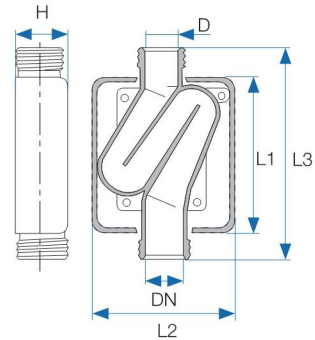

Art. No.	DN Ø mm	D Ø mm	L	Material	Color
61233361	32	19	119	P.P	White

BOTTLE TRAP

5694 | 1682 | 1119 | חלקו 958

Bottle trap > Bottle trap for washing machine

"H" trap for washing machine

Art. No.	DN Ø mm	D Ø mm	H	L1	L2	L3	Material	Color	Package Quantity	Pallet Quantity
61480100	40	32	61	123	115	175	P.P	White	20	520