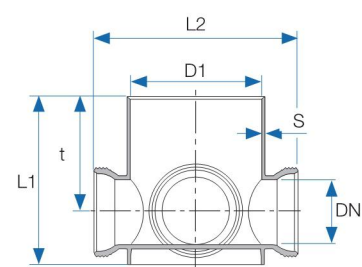

■ Threadlock™ floor drainage collectors

4+3
 Floor collector
 outlet 100 + outlet 110

2
 Floor collector
 with vertical
 outlet 50

1
 Floor collector
 with vertical
 outlet 50/130

	Art. No.	Sign	DN Ø mm	DN1 Ø mm	DN2 Ø mm	S	t	L1	L2	Material	Color	Package Quantity	Pallet Quantity
1	60113560	50/130	50	98.4	-	2.5	90	133	153	P.P	Grey	24	624
2	60113562	50	50	98.4	50	2.5	90	154	153	P.P	Grey	22	572
3	60113565	110	50	98.4	110	2.5	90	200	153	P.P	Grey	16	416
4	6011366	100	50	98.4	100	2.5	90	208	153	P.P	Grey	16	416