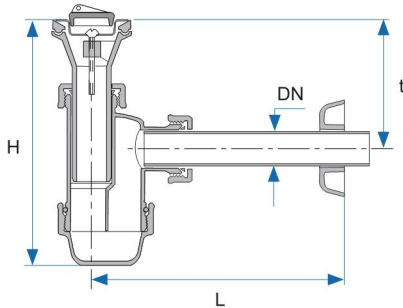

BOTTLE TRAP

5694 | 1682 | 1119 | חלק 1 958

Bottle trap > Bottle trap for sink

▪ Bottle trap 1 1/4" with central screw

Art. No.	DN Ø mm	t	L	H	Material	Color	Package Quantity	Pallet Quantity
61230060	32	80-150	240	170-240	P.P	White	45	1,170